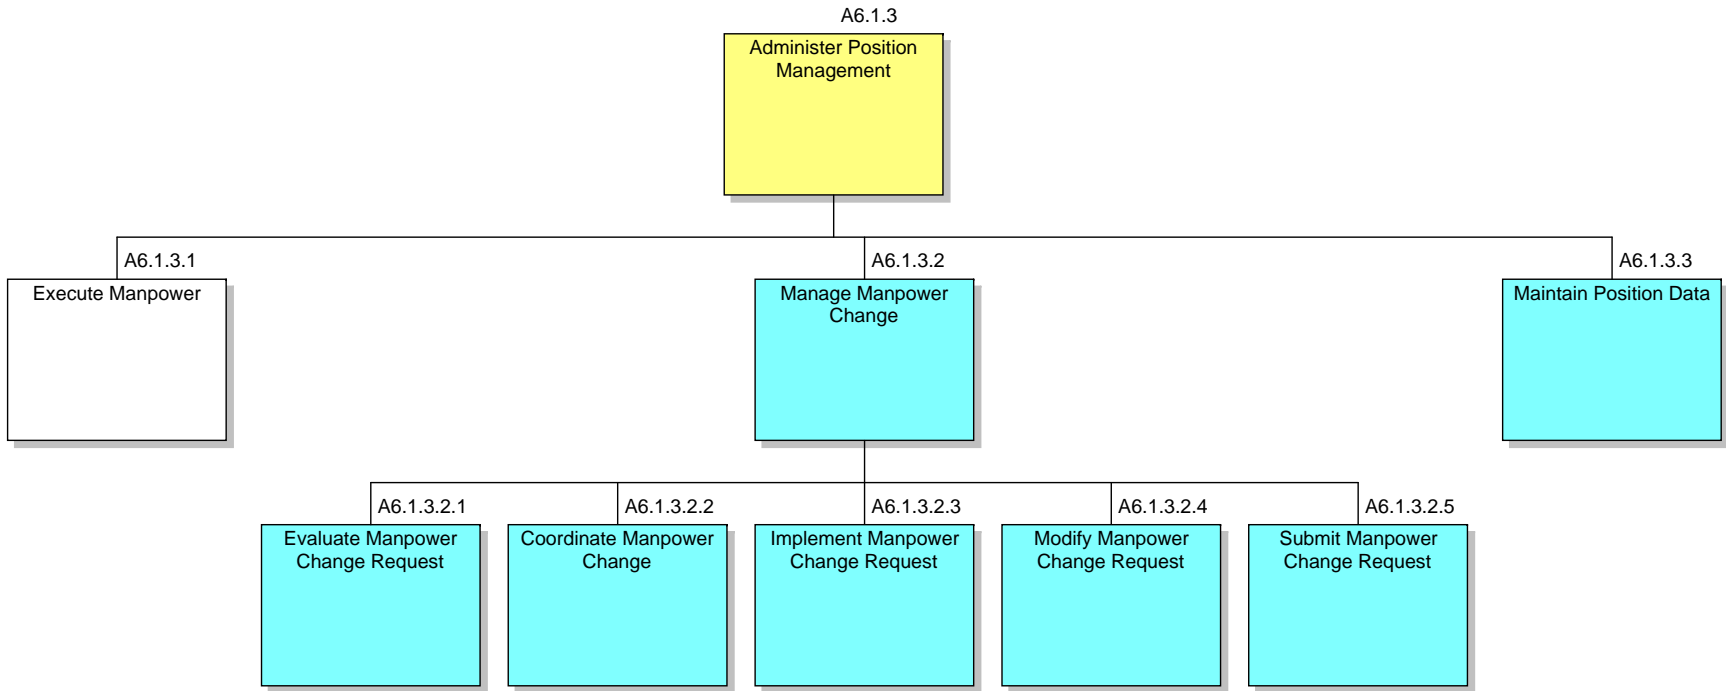

HRM Baseline Nov 2013_OV-5a Manage Manpower Change (OV-5a Op. Activity Decomposition Tree)
System Architect
Monday, October 28, 2013 1:16 PM

Comment
Includes Maintain Position Data

LEGEND

BEA Configuration Control

BEA Node Tree Only

HRM Configuration Control

Planned BEA Configuration Control

HRM Capability

Not part of the sub capability